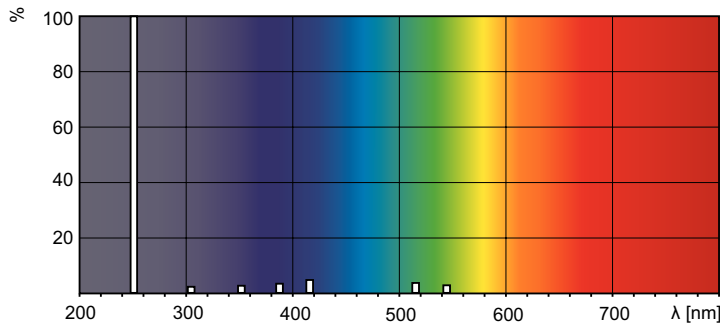

# TUV T8

UV	
UV-C Radiation at 100 hr	5.1 W
Product Data	
Order product name	TUV 15W SLV/25
Full product name	TUV15W G15T8 25PK
Full product code	871150072617940
Order code	308643

Material Nr. (12NC)	928039004005
Numerator - Quantity Per Pack	1
EAN/UPC - Product/Case	8711500726179
Numerator - Packs per outer box	25
EAN/UPC - Case	8711500638618

## Dimensional drawing

Product	D (max)	A (max)	B (max)	B (min)	C (max)
TUV 15W SLV/25	1-1/8 inch	17-1/4 inch	17-1/2 inch	17-7/16 inch	17-13/16 inch

## Photometric data

Spectral Power Distribution Colour - TUV 15W SLV/25