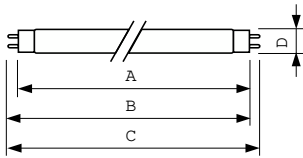

Lamp Current (Nom)	0.335 A
Voltage (Nom)	55 V
Voltage (Nom)	55 V
Mechanical and Housing	
Bulb Shape	T26 [T 26mm]
Approval and Application	
Mercury (Hg) Content (Nom)	2.0 mg

## Dimensional drawing

Product	D (max)	A (max)	B (max)	B (min)	C (max)
TUV 15W SLV/25	1-1/8 inch	17-1/4 inch	17-1/2 inch	17-7/16 inch	17-13/16 inch